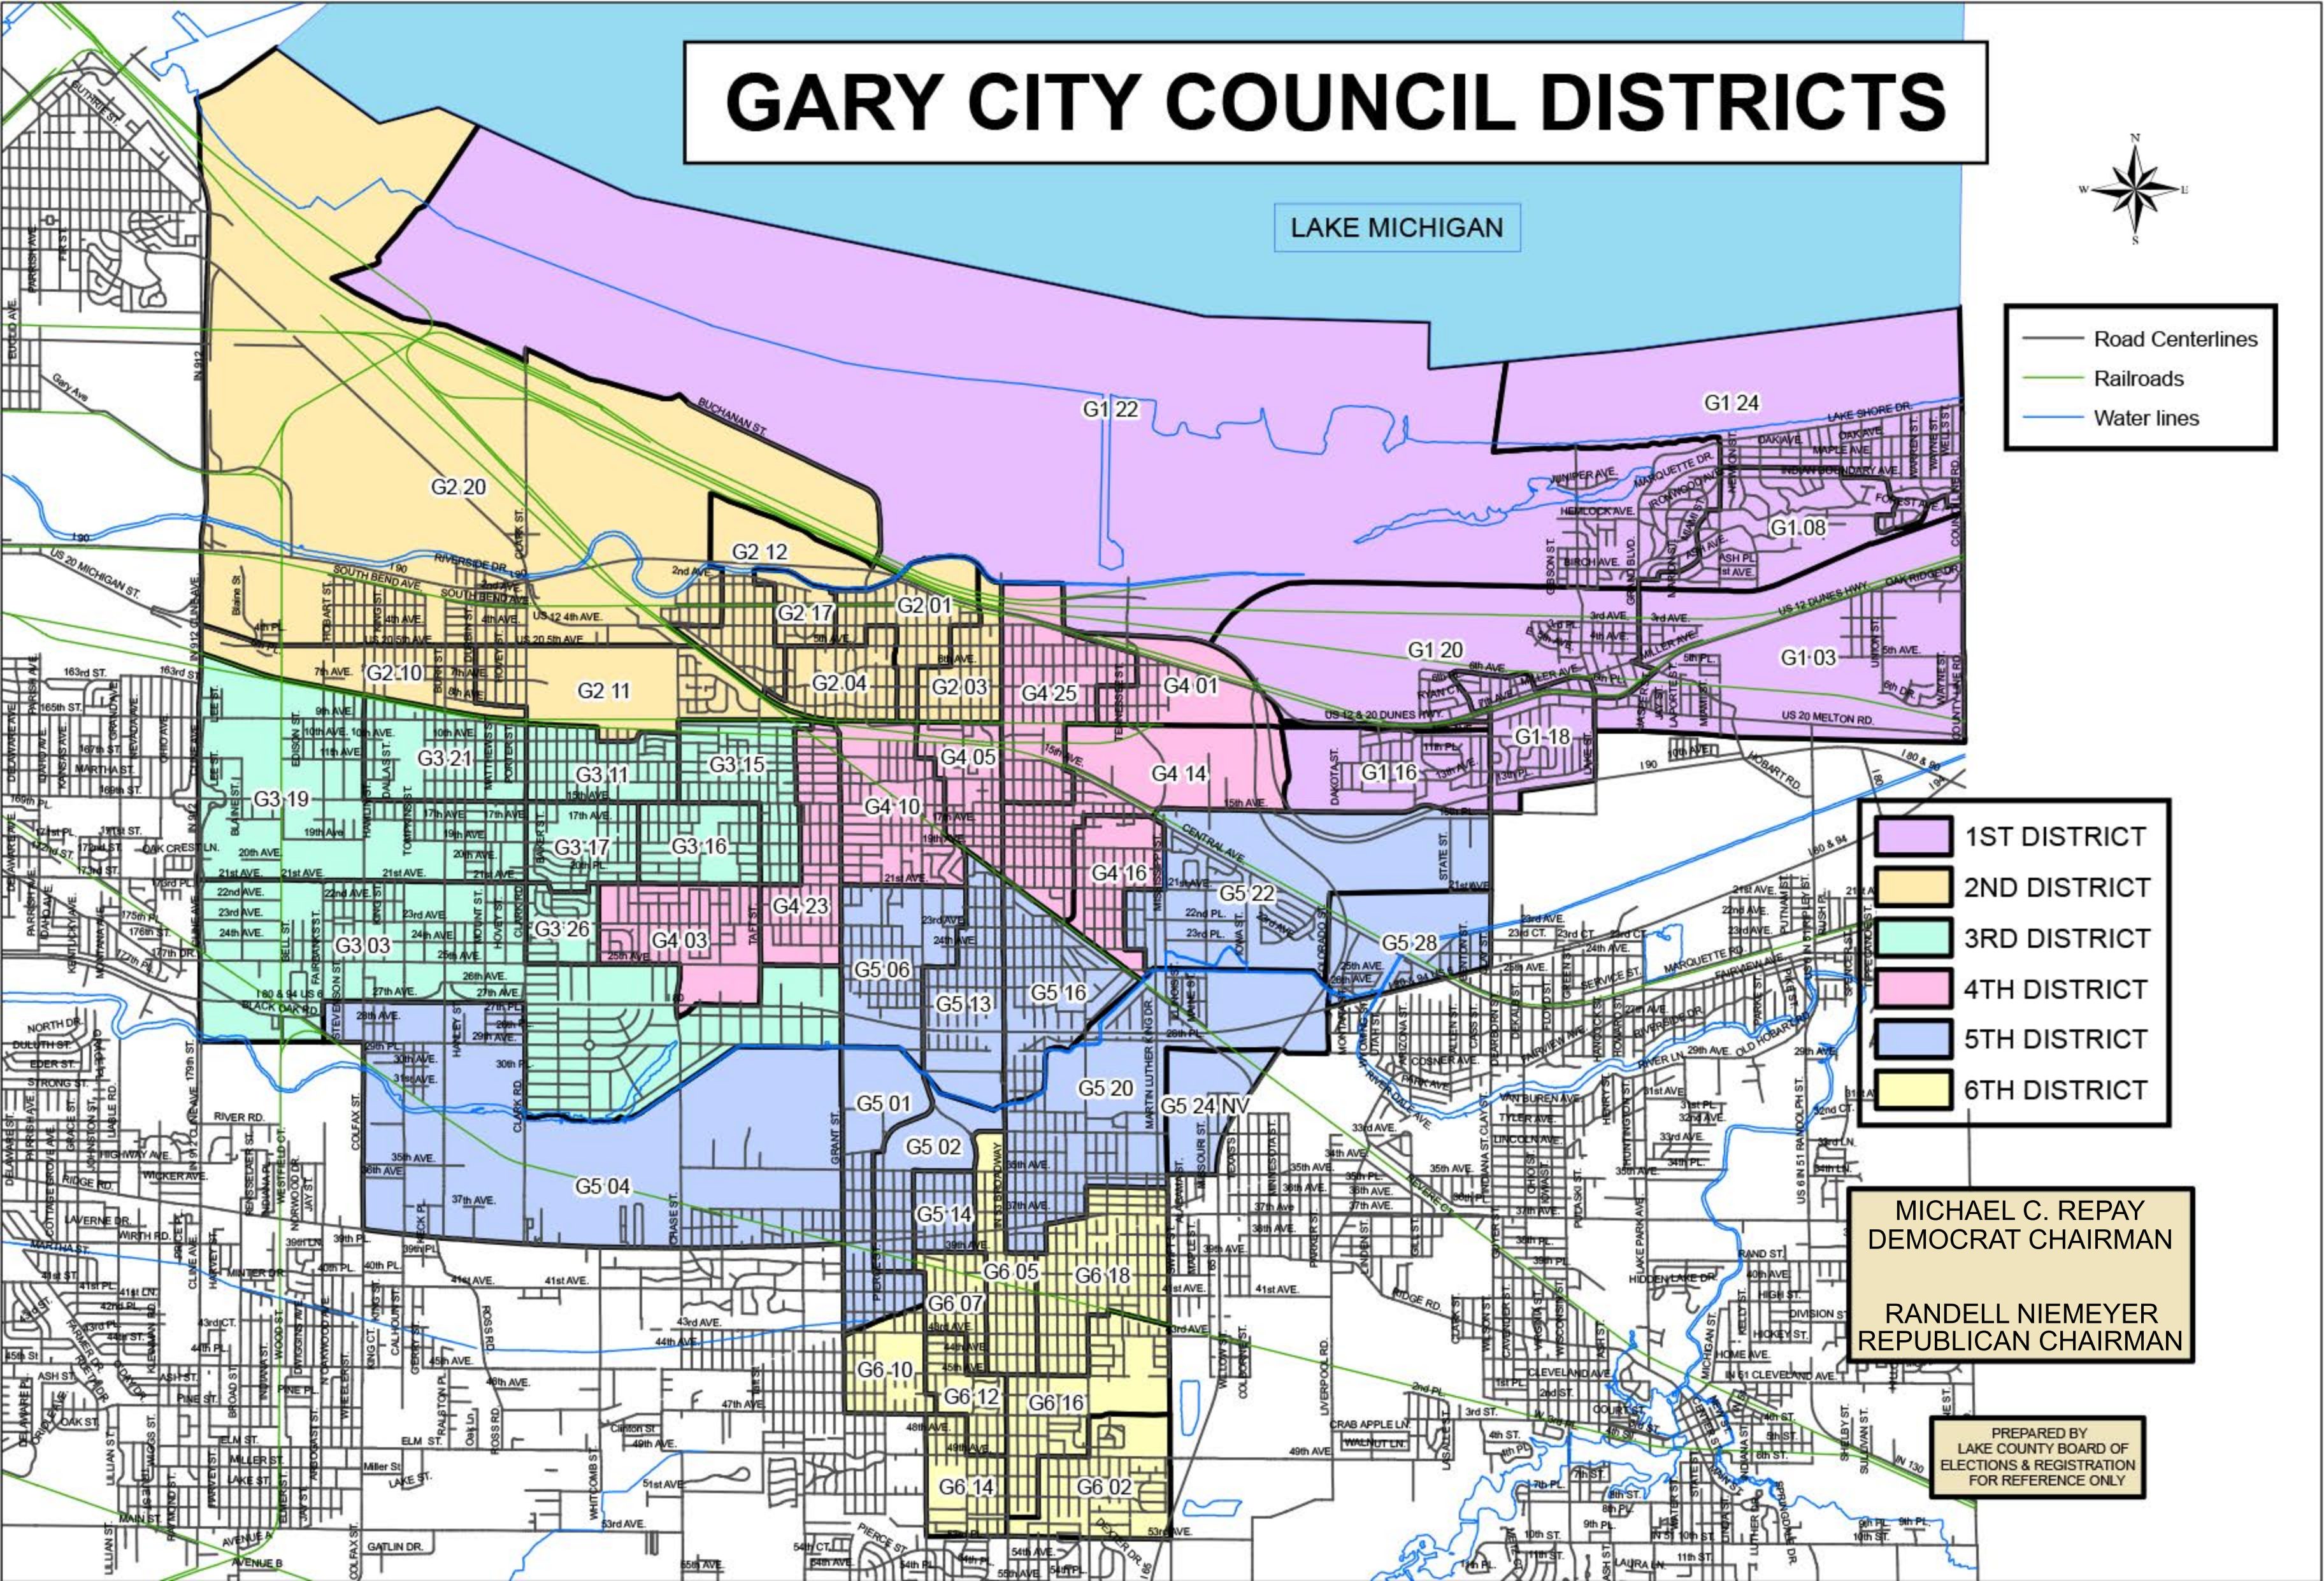

GARY CITY COUNCIL DISTRICTS

LAKE MICHIGAN

- Road Centerlines
- Railroads
- Water lines

- 1ST DISTRICT
- 2ND DISTRICT
- 3RD DISTRICT
- 4TH DISTRICT
- 5TH DISTRICT
- 6TH DISTRICT

MICHAEL C. REPAY
DEMOCRAT CHAIRMAN

RANDELL NIEMEYER
REPUBLICAN CHAIRMAN

PREPARED BY
LAKE COUNTY BOARD OF
ELECTIONS & REGISTRATION
FOR REFERENCE ONLY